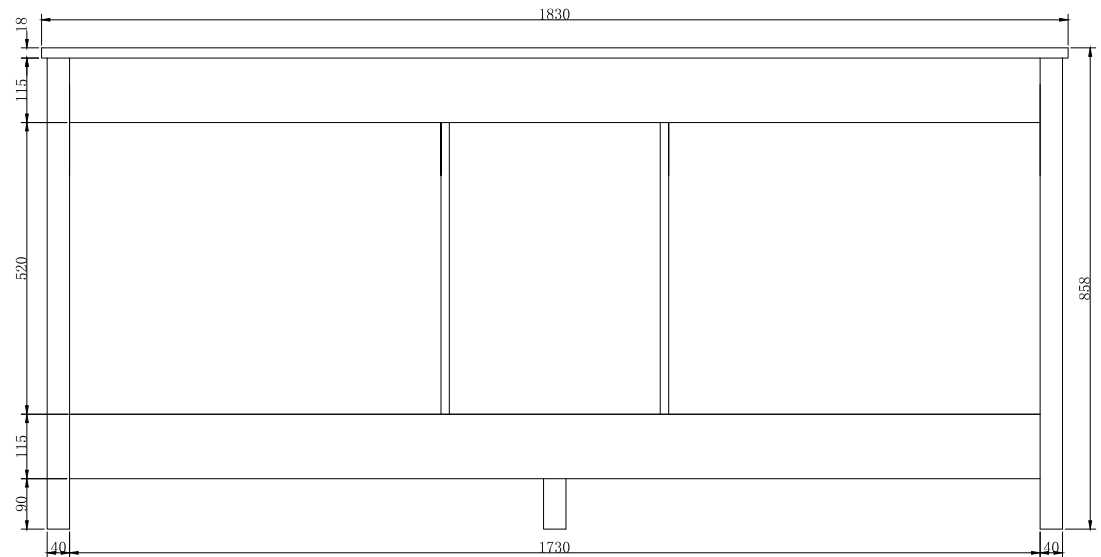

Top view
假抽

Back view

Front view

Side view

| | |
|--------------|------------|
| MODEL NO: | 23V03-72VG |
| DESCRIPTION: | |
| COLOR 1: | |