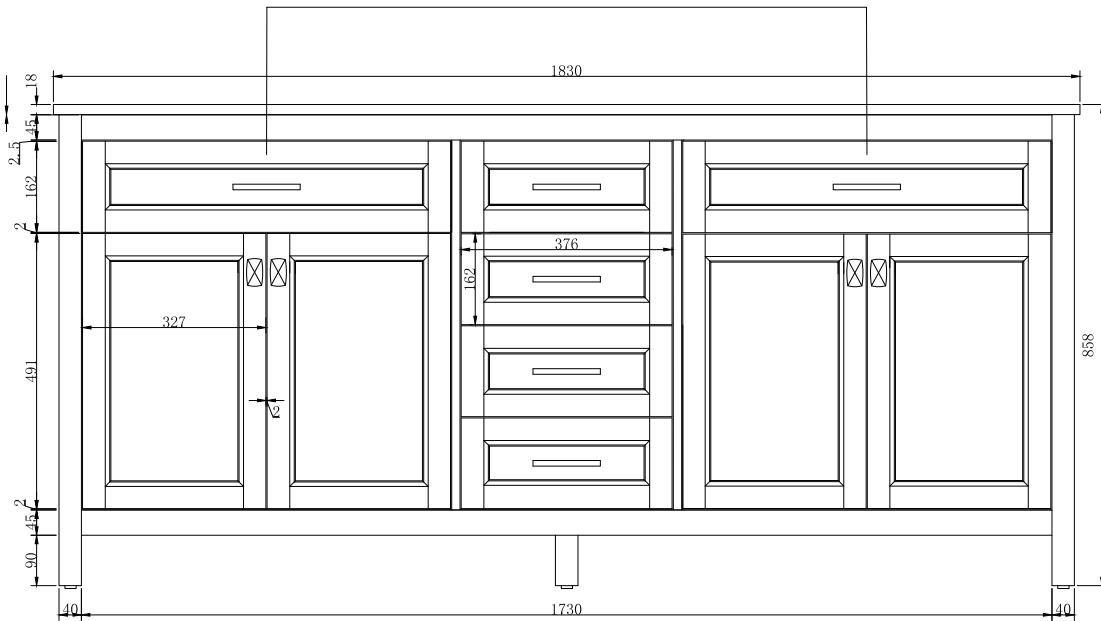

Top view
假抽

Back view

Front view

Side view

| | |
|--------------|------------|
| MODEL NO: | 23V03-72VG |
| DESCRIPTION: | |
| COLOR 1: | |