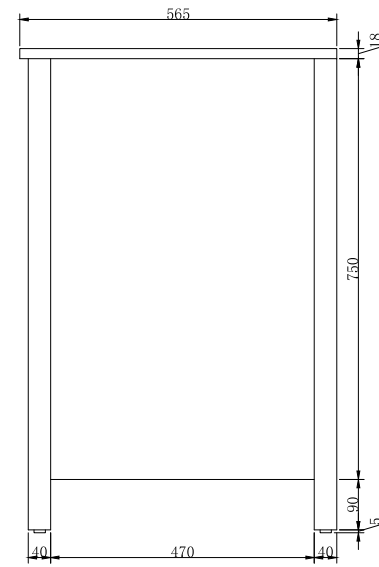

Top view
假抽

Back view

Front view

Side view

| | |
|--------------|------------|
| MODEL NO: | 23V03-72VG |
| DESCRIPTION: | |
| COLOR 1: | |